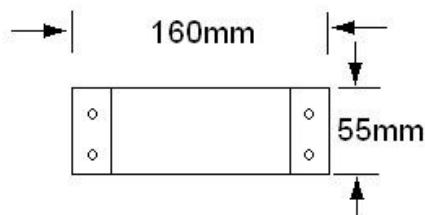

www.allenlighting.com.au
 PO BOX 2101, PEAKHURST DC NSW 2210 AUSTRALIA
 ABN 99 099 066 083

Capella linear

Features:

- Stylish rectangular design.
- Aluminium body and opal acrylic flat diffuser.
- White powdercoat (WH) or anodised satin silver finish (SS).
- Complete with 2x14w, 2x28w T5 energy efficient tri-phosphor fluorescent lamps.
- Secure allen key maintenance.
- Vertical and horizontal light emission.
- Dimmable options to order (D).
- Complies with EMC framework 
- Complies with Australian electrical standards.

Order code	Length
C214	606mm
C228	1206mm