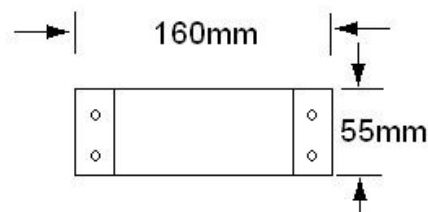

# Capella linear

## Features:

- Stylish rectangular design.
- Aluminium body and opal acrylic flat diffuser.
- White powdercoat (WH) or anodised satin silver finish (SS).
- Complete with 2x14w, 2x28w T5 energy efficient tri-phosphor fluorescent lamps.
- Secure allen key maintenance.
- Vertical and horizontal light emission.
- Dimmable options to order (D).
- Complies with EMC framework 
- Complies with Australian electrical standards.

Order code	Length
C214	606mm
C228	1206mm