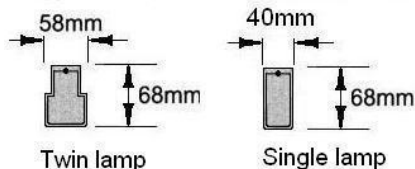

www.allenlighting.com.au
 PO BOX 2101, PEAKHURST DC NSW 2210 AUSTRALIA
 ABN 99 099 066 083

Envirolume wireguard batten

Features:

- Superslim profile.
- Aluminium body and chromed steel wireguard.
- Available in white powdercoat (WH) or anodised satin silver (SS).
- Complete with T5 energy efficient fluorescent lamps.
- Dimming options available.(D)
- Complies with EMC framework 
- Complies with Australian electrical standards.

Applications:

- Surface mount or suspended installation.
- General lighting for factories, storage, work areas and carparks.
- Suitable for commercial and residential use
- Task lighting.

Code	Ballast	Lamp and base
EW114SS	Electronic A2	1x14w T5 Linear G5
EW114WH	Electronic A2	1x14w T5 Linear G5
EW114DSS	Electronic A1	1x14w T5 Linear G5
EW114DWH	Electronic A1	1x14w T5 Linear G5
EW128SS	Electronic A2	1x28w T5 Linear G5
EW128WH	Electronic A2	1x28w T5 Linear G5
EW128DSS	Electronic A1	1x28w T5 Linear G5
EW128DWH	Electronic A1	1x28w T5 Linear G5
EW114SSR	Electronic A2 R	1x14w T5 Linear G5
EW114WHR	Electronic A2 R	1x14w T5 Linear G5
EW128SSR	Electronic A2 R	1x28w T5 Linear G5
EW128WHR	Electronic A2 R	1x28w T5 Linear G5
EW214SS	Electronic A2	2x14w T5 Linear G5
EW214WH	Electronic A2	2x14w T5 Linear G5
EW214DSS	Electronic A1	2x14w T5 Linear G5
EW214DWH	Electronic A1	2x14w T5 Linear G5
EW228SS	Electronic A2	2x28w T5 Linear G5
EW228WH	Electronic A2	2x28w T5 Linear G5
EW228DSS	Electronic A1	2x28w T5 Linear G5
EW228DWH	Electronic A1	2x28w T5 Linear G5
EW214SSR	Electronic A2 R	2x14w T5 Linear G5
EW214WHR	Electronic A2 R	2x14w T5 Linear G5
EW228SSR	Electronic A2 R	2x28w T5 Linear G5
EW228WHR	Electronic A2 R	2x28w T5 Linear G5

Order code	Length
EW14	580 mm
EW28	1180 mm