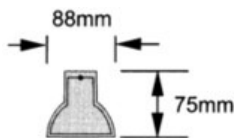

www.allenlighting.com.au
ABN 99 099 066 083

Envirolume field batten with low glare louvre

Features:

- -Superslim profile.
- -Aluminium body and reflector.
- -Available in white (WH) or satin silver (SS).
- -Aluminium micro low glare louvre.
  (28w model has 27 cross blades).
- -Complete with T5 energy efficient fluorescent lamps.
- -Dimming options available.(D)
- -Complies with EMC framework
- -Complies with Australian electrical standards.

Applications:

- -Surface mount or suspended installation.
- -Lighting for offices, computer and screen based work areas.
- -Suitable for commercial and residential use.
- -Use where glare control is required.
- -Task lighting.

Code	Ballast	Lamp and base
EFL114WH	Electronic A2	1x14w T5 Linear G5
EFL114DSS	Electronic A1	1x14w T5 Linear G5
EFL114DWH	Electronic A1	1x14w T5 Linear G5
EFL128SS	Electronic A2	1x28w T5 Linear G5
EFL128WH	Electronic A2	1x28w T5 Linear G5
EFL128DSS	Electronic A1	1x28w T5 Linear G5
EFL128DWH	Electronic A1	1x28w T5 Linear G5
EFL114SSR	Electronic A2 R	1x14w T5 Linear G5
EFL114WHR	Electronic A2 R	1x14w T5 Linear G5
EFL128SSR	Electronic A2 R	1x28w T5 Linear G5
EFL128WHR	Electronic A2 R	1x28w T5 Linear G5

Order code	Length
EFL114	580 mm
EFL128	1180 mm