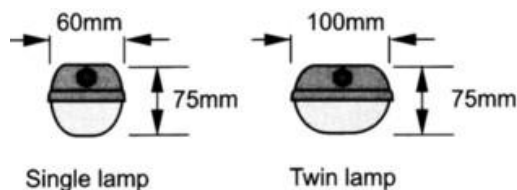

www.allenlighting.com.au
 ABN 99 099 066 083

Envirolume weatherproof IP65

Features:

- Superslim profile available in single or twin 14w and 28w T5 (lamps included).
- Polycarbonate body and diffuser.
- Stainless steel diffuser clips.
- Gear tray attached to base by lanyards to allow ease of installation.
- IP65.
- Electronic control gear.
- Dimmable wiring to order (D).
- Complies with EMC framework 
- Complies with Australian electrical standards.

Applications:

- Surface mount or suspended installation.
- Exposed outdoor locations.
- Suitable for commercial and residential use.

Code	Ballast	Lamp and base
EWP114	Electronic A2	1 x 14w T5 G5
EWP214	Electronic A2	2 x 14w T5 G5
EWP214D	Electronic A1	2 x 14w T5 G5
EWP128	Electronic A2	1 x 28w T5 G5
EWP128D	Electronic A1	1 x 28w T5 G5
EWP228	Electronic A2	2 x 28w T5 G5
EWP228D	Electronic A1	2 x 28w T5 G5
EWP114R	Electronic A2 R	1 x 14w T5 G5
EWP214R	Electronic A2 R	2 x 14w T5 G5
EWP128R	Electronic A2 R	1 x 28w T5 G5
EWP228R	Electronic A2 R	2 x 28w T5 G5

Order code	Length
EWP14	610 mm
EWP28	1210 mm