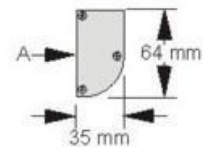

Shelf lighting

Mirror lighting

Code	Length
SH108E	330mm
SH113E	560mm
SH114E	590mm
SH121E	890mm
SH128E	1190mm
SH135E	1490mm