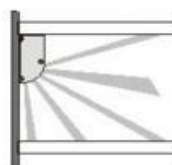

Shelf lighting

Code	Length
SH108E	330mm
SH113E	560mm
SH114E	590mm
SH121E	890mm
SH128E	1190mm
SH135E	1490mm